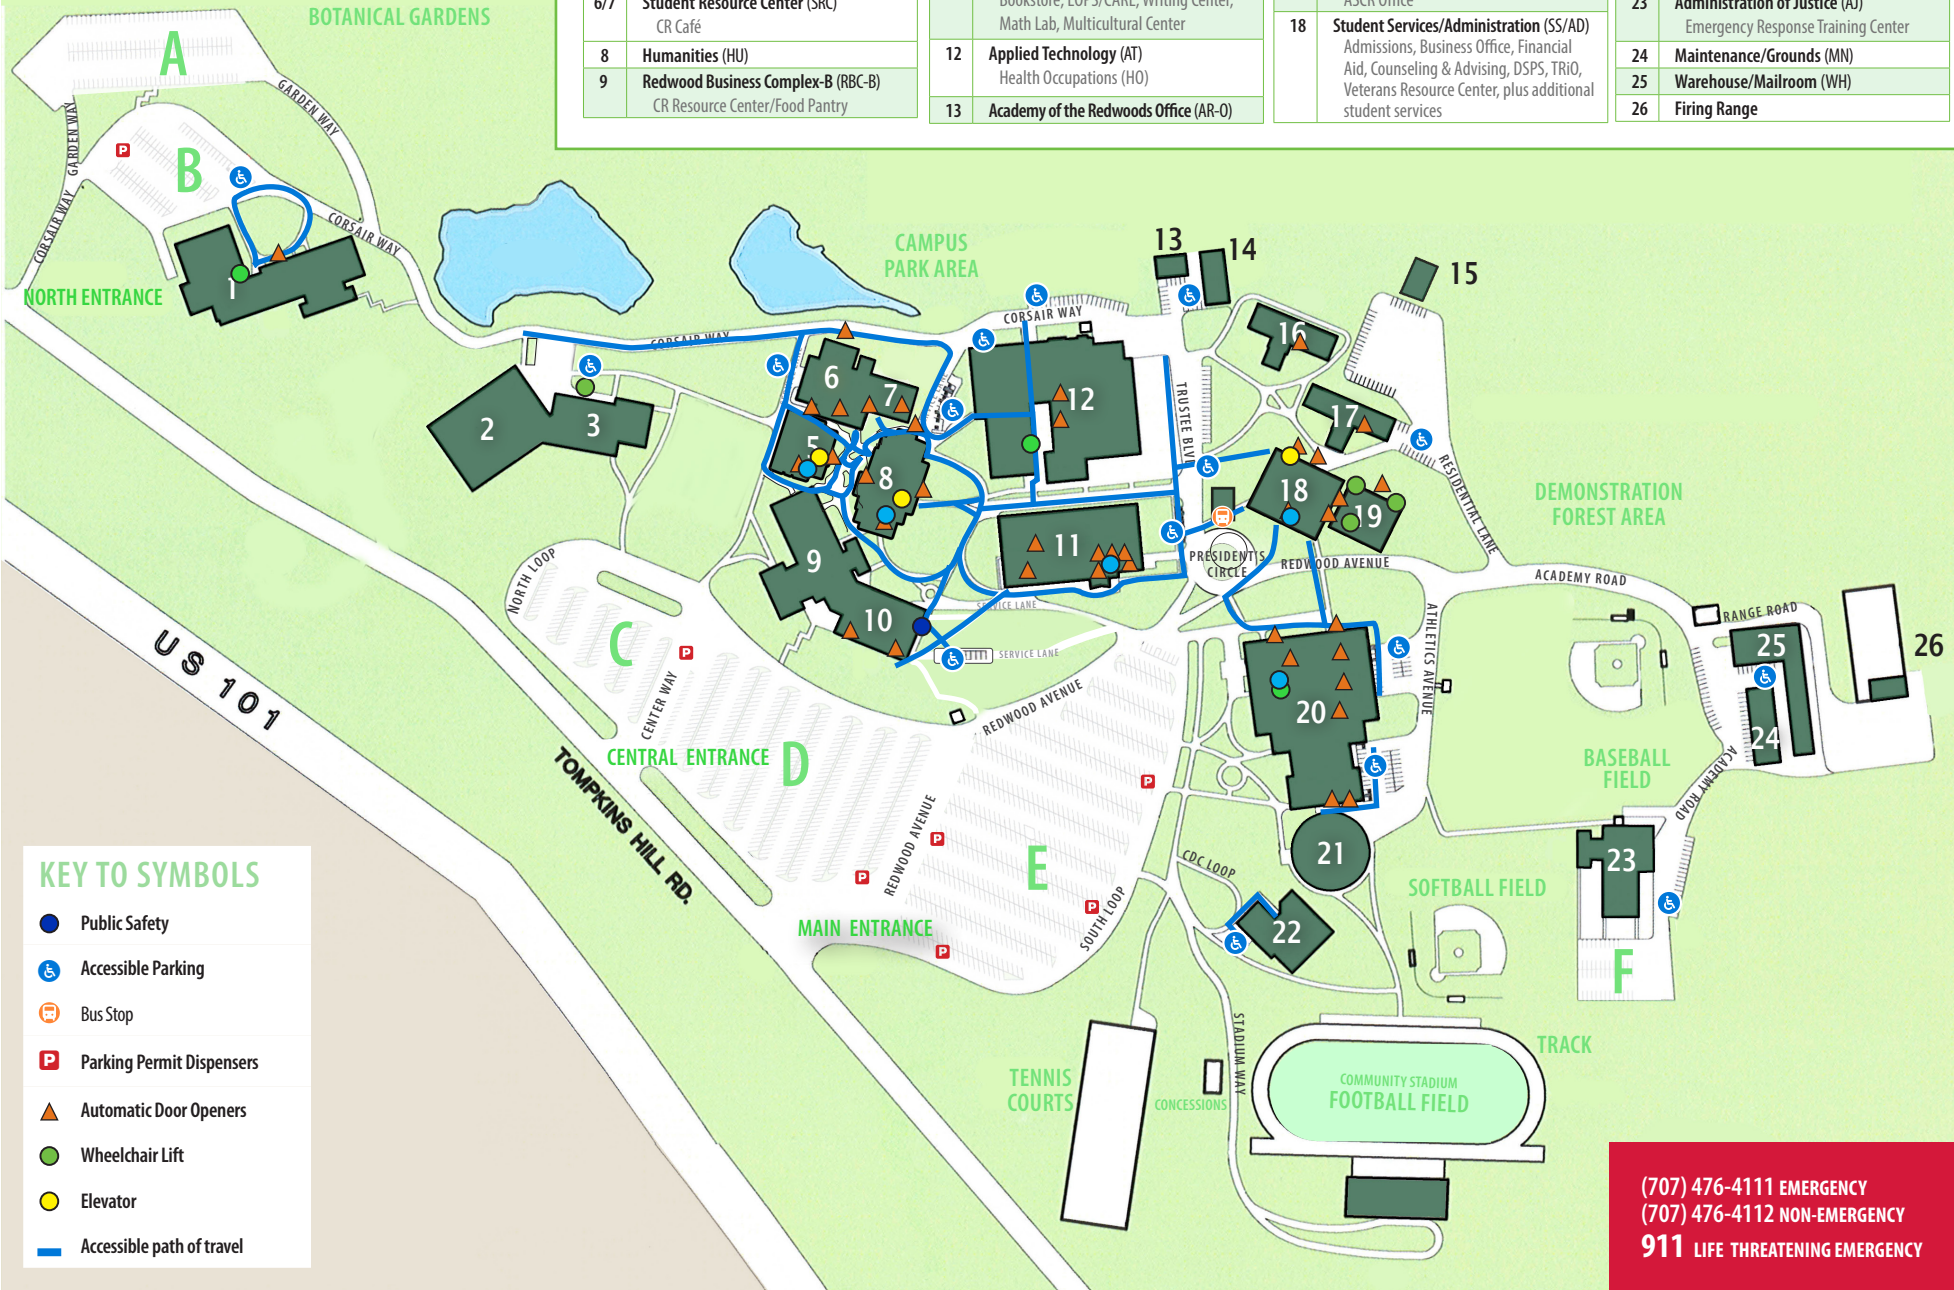

ACCESSIBILITY MAP

BUILDING LEGEND

1	Creative Arts (CA)	10	Redwood Business Complex-A (RBC-A) Public Safety	14	Greenhouse (GH)	19	Performing Arts Theater (TH)
2	Former Physical Science (PS)	11	Learning Resource Center (LRC) Library, Academic Support Center (ASC) Bookstore, EOPS/CARE, Writing Center, Math Lab, Multicultural Center	15	Academy of the Redwoods Classroom (AR-C)	20	Physical Education (PE)
3	Former Life Science (LS)	12	Applied Technology (AT) Health Occupations (HO)	16	Del Norte Residence Hall (DH)	21	Field House (FH)
5	Science (SC)	13	Academy of the Redwoods Office (AR-O)	17	Mendocino Residence Hall (MH) ASCR Office	22	Child Development Center (CDC)
6/7	Student Resource Center (SRC) CR Café			18	Student Services/Administration (SS/AD) Admissions, Business Office, Financial Aid, Counseling & Advising, DSPS, TRIO, Veterans Resource Center, plus additional student services	23	Administration of Justice (AJ) Emergency Response Training Center
8	Humanities (HU)					24	Maintenance/Grounds (MN)
9	Redwood Business Complex-B (RBC-B) CR Resource Center/Food Pantry					25	Warehouse/Mailroom (WH)
						26	Firing Range

KEY TO SYMBOLS

- Public Safety
- Accessible Parking
- Bus Stop
- Parking Permit Dispensers
- Automatic Door Openers
- Wheelchair Lift
- Elevator
- Accessible path of travel

(707) 476-4111 EMERGENCY
 (707) 476-4112 NON-EMERGENCY
911 LIFE THREATENING EMERGENCY